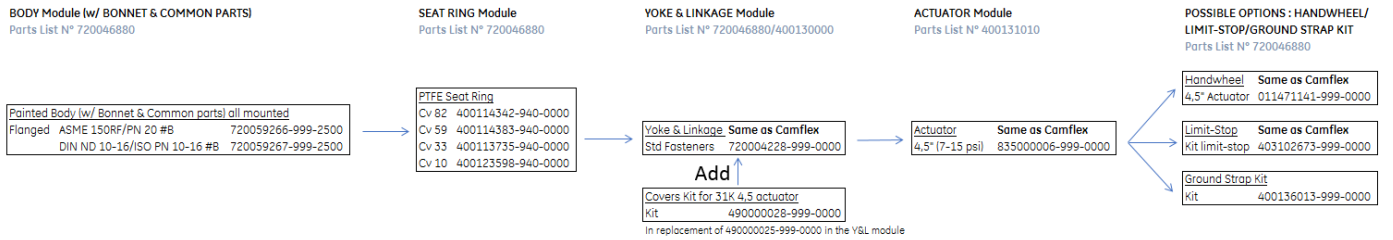

31K 1"

31K 2"

31K 3"

- Available at BHGE Regional Aftermarket Centers using iSTORE
- For use by Certified ValvFAST channel partners only

**When you need a valve fast,
remember ValvFAST.**

bhge.com

*Denotes a trademark of Baker Hughes, a GE company, LLC.

© 2017 Baker Hughes, a GE company, LLC – All rights reserved.

BHGE reserves the right to make changes in specifications and features shown herein, or discontinue the product described at any time without notice or obligation. Contact your BHGE representative for the most current information. The BHGE logo is a trademark of Baker Hughes, a GE company, LLC. Baker Hughes, a GE company and the GE monogram are trademarks of the General Electric Company and Baker Hughes, a GE company, LLC.