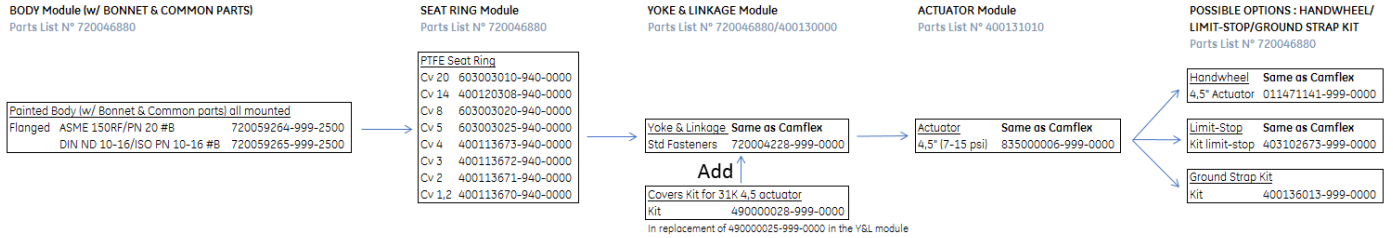

31K 1"

31K 2"

31K 3"

- Available at BHGE Regional Aftermarket Centers using iSTORE
- For use by Certified ValvFAST channel partners only

**When you need a valve fast,
remember ValvFAST.**

bhge.com

*Denotes a trademark of Baker Hughes, a GE company, LLC.

© 2017 Baker Hughes, a GE company, LLC – All rights reserved.

BHGE reserves the right to make changes in specifications and features shown herein, or discontinue the product described at any time without notice or obligation. Contact your BHGE representative for the most current information. The BHGE logo is a trademark of Baker Hughes, a GE company, LLC. Baker Hughes, a GE company and the GE monogram are trademarks of the General Electric Company and Baker Hughes, a GE company, LLC.