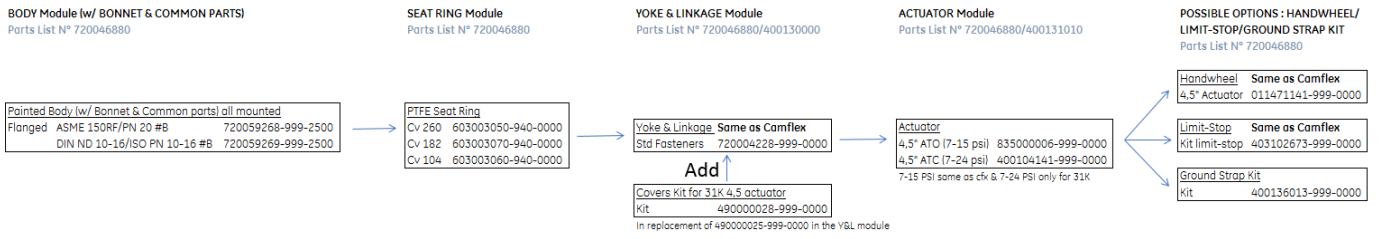

31K 3"

- Available at BHGE Regional Aftermarket Centers using iSTORE
- For use by Certified ValvFAST channel partners only

**When you need a valve fast,
remember ValvFAST.**

bhge.com

*Denotes a trademark of Baker Hughes, a GE company, LLC.

© 2017 Baker Hughes, a GE company, LLC – All rights reserved.

BHGE reserves the right to make changes in specifications and features shown herein, or discontinue the product described at any time without notice or obligation. Contact your BHGE representative for the most current information. The BHGE logo is a trademark of Baker Hughes, a GE company, LLC. Baker Hughes, a GE company and the GE monogram are trademarks of the General Electric Company and Baker Hughes, a GE company, LLC.